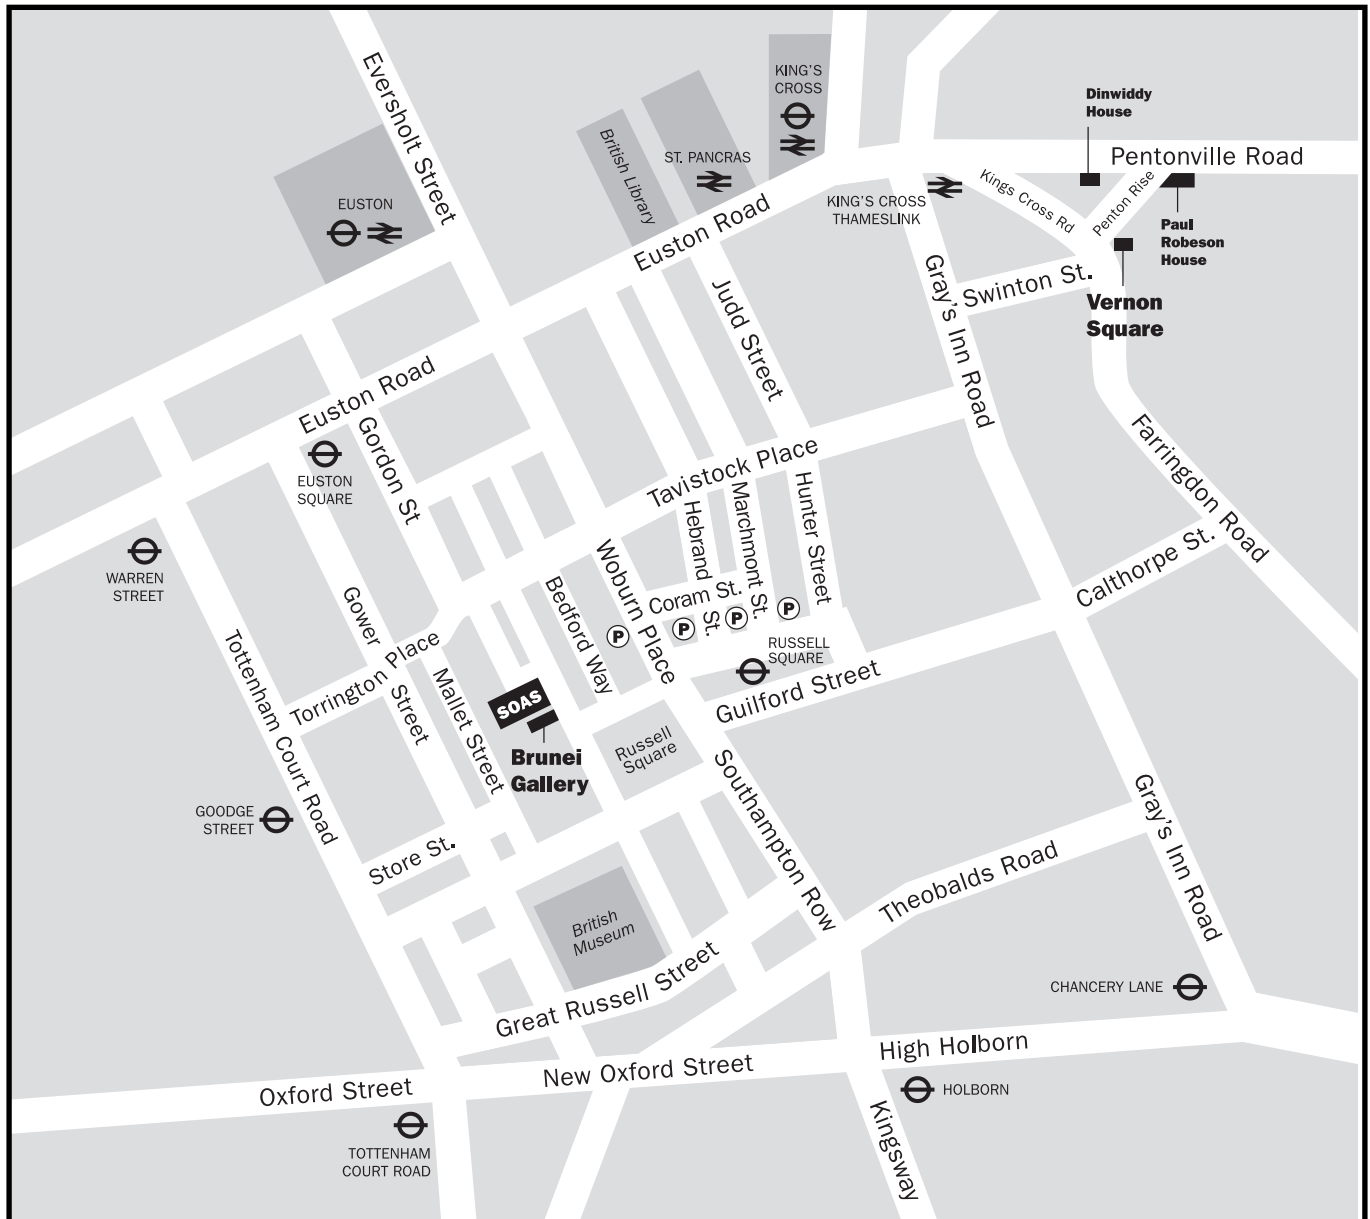

## How to get there

### By Air

From Heathrow it is possible to get to Russell Square via the Piccadilly line (45 mins). There is a Thameslink rail service from Gatwick to King's Cross, a British Rail service from Gatwick to Victoria Station and Stanstead to Liverpool Street.

### By Underground

The nearest underground stations are Russell Square (Piccadilly Line), Goodge Street (Northern Line), Tottenham Court Road (Central and northern lines) and Euston Square (Circle and Metropolitan Lines).

### By Rail

Euston, St. Pancras and King's Cross main line stations are all within walking distance. It is about fifteen minutes by taxi to the Channel Tunnel Rail terminus at Waterloo.